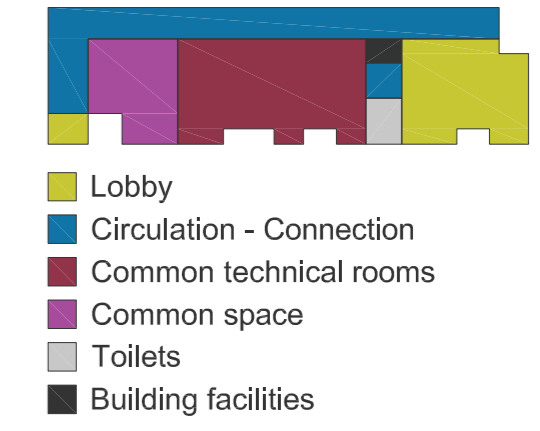

PROGRAM AND USE

LINK, CONNECTION AND CIRCULATION SPACES

- ↔ Connection with the existing building
- ↓ Public access - visits
- ← Visits circulation
- Entrance control - reception
- ⊠ Lift
- ⊠ Stairs
- ↘ Private access - staff
- ↙ Private / staff circulation

PROGRAM AND USE

LINK, CONNECTION AND CIRCULATION SPACES

- ↓ Public access - visits
- ← Visits circulation
- Entrance control - reception
- ⊠ Lift
- ⊠ Stairs
- ↘ Private access - staff
- ↙ Private / staff circulation