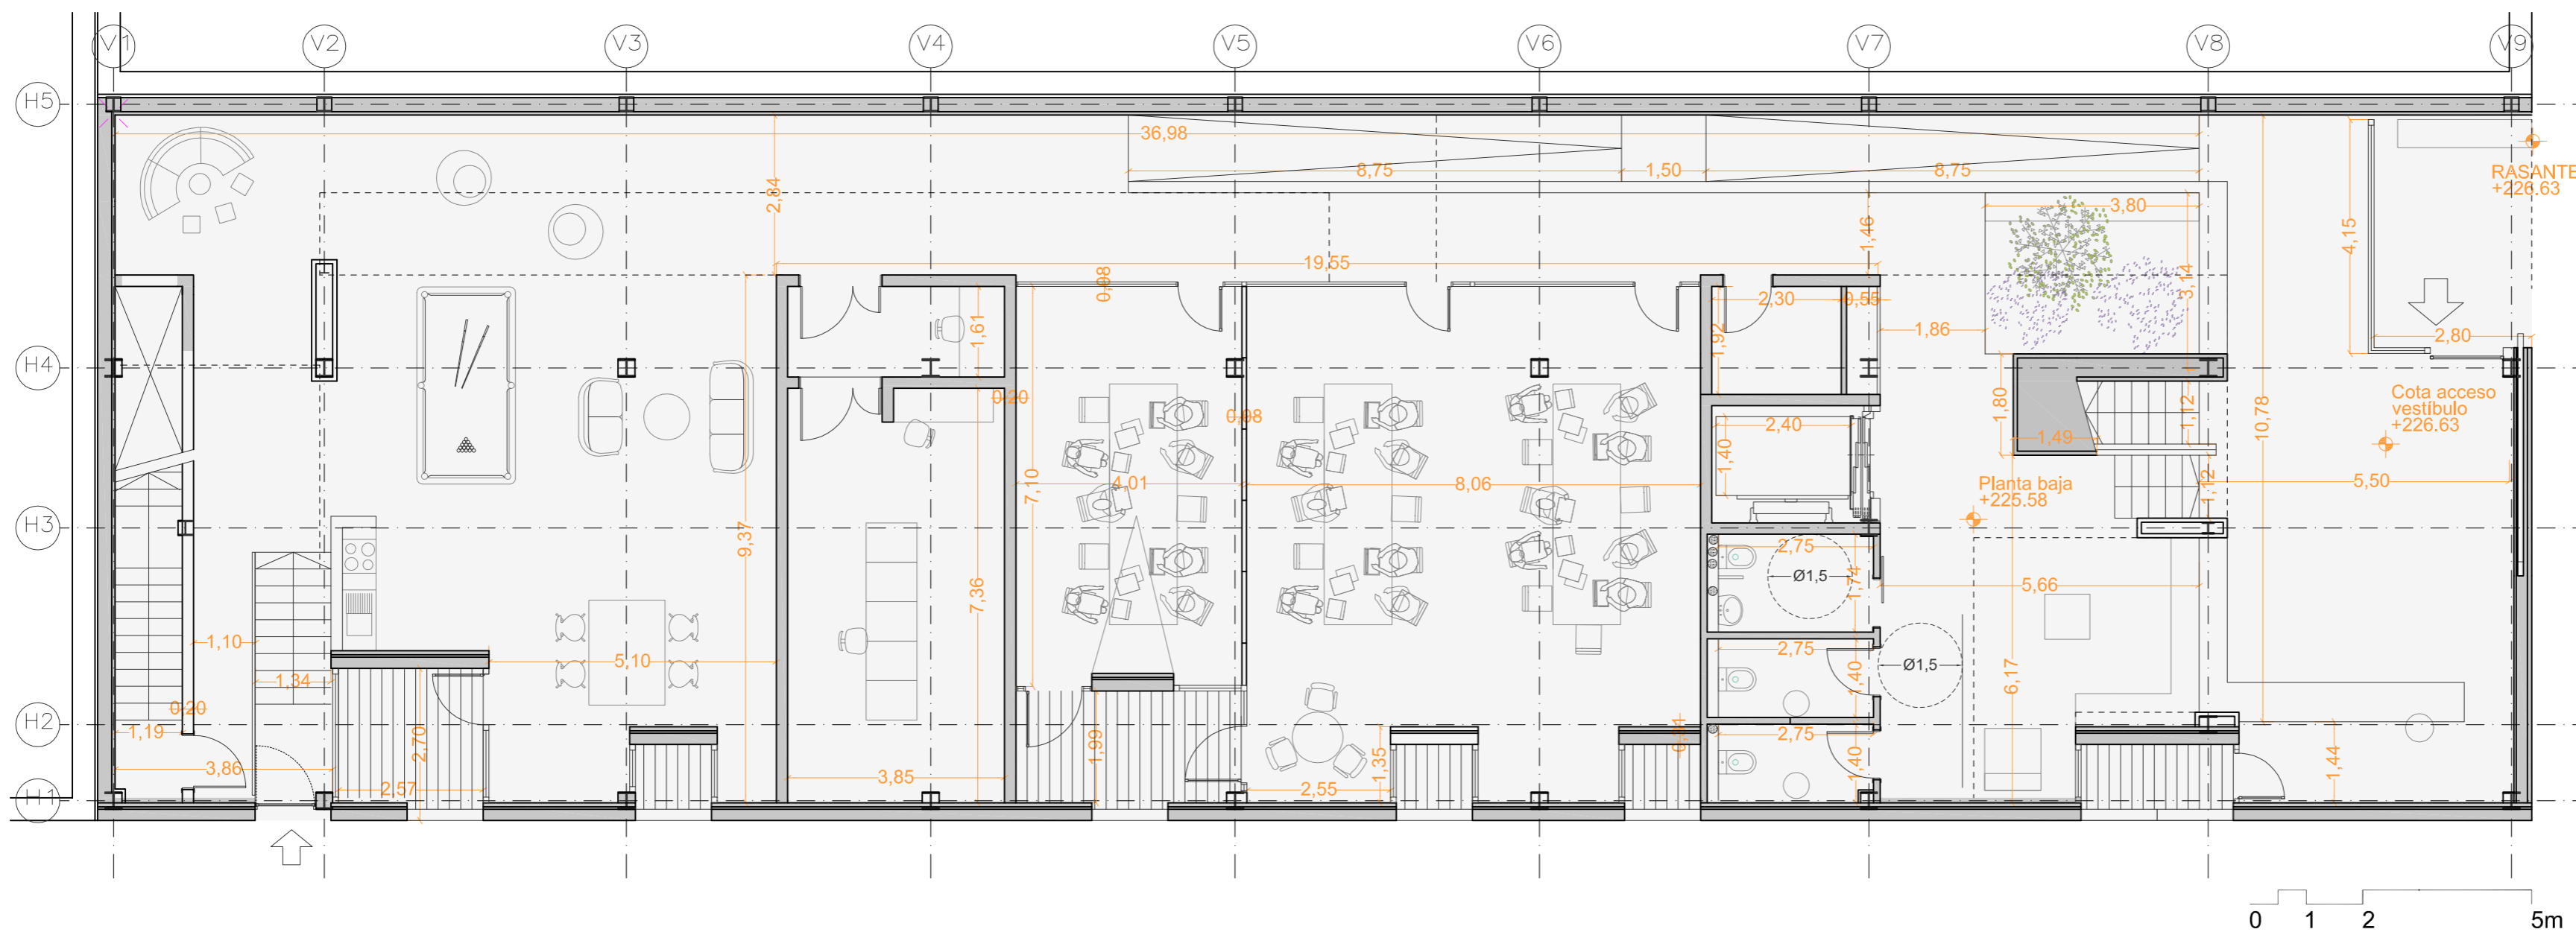

PROGRAM AND USE

LINK, CONNECTION AND CIRCULATION SPACES

- ↔ Connection with the existing building
- ↓ Public access - visits
- ← Visits circulation
- Entrance control - reception
- ⊠ Lift
- ⊠ Stairs
- ↘ Private access - staff
- ↙ Private / staff circulation

PROGRAM AND USE

LINK, CONNECTION AND CIRCULATION SPACES

- ↓ Public access - visits
- ← Visits circulation
- Entrance control - reception
- ⊠ Lift
- ⊠ Stairs
- ↘ Private access - staff
- ↙ Private / staff circulation